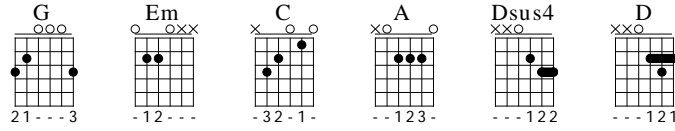

Gone But not Forgotten

Standard tuning

♩ = 120

S-Gt

mf

TAB

0 0 0 | 2 0 | 0 0 2

TAB

3 2 0 | 3 0 0 3 0 | (0) 0 0 | 0 2 0 | 2 0 2 | 0 2 | 3 0 | 2 0

G G G Em G

TAB

2 2 2 2 0 | 2 0 2 | 3 0 0 3 3 | 0 0 0 0 0 | 3 3 3 3 3

C A G C Dsus4 D

TAB

0 0 0 | 0 0 0 | 0 0 0 | 0 0 0 | 0 0 0 | 3 3 | 0 0 | 0 0 | 3 3 2